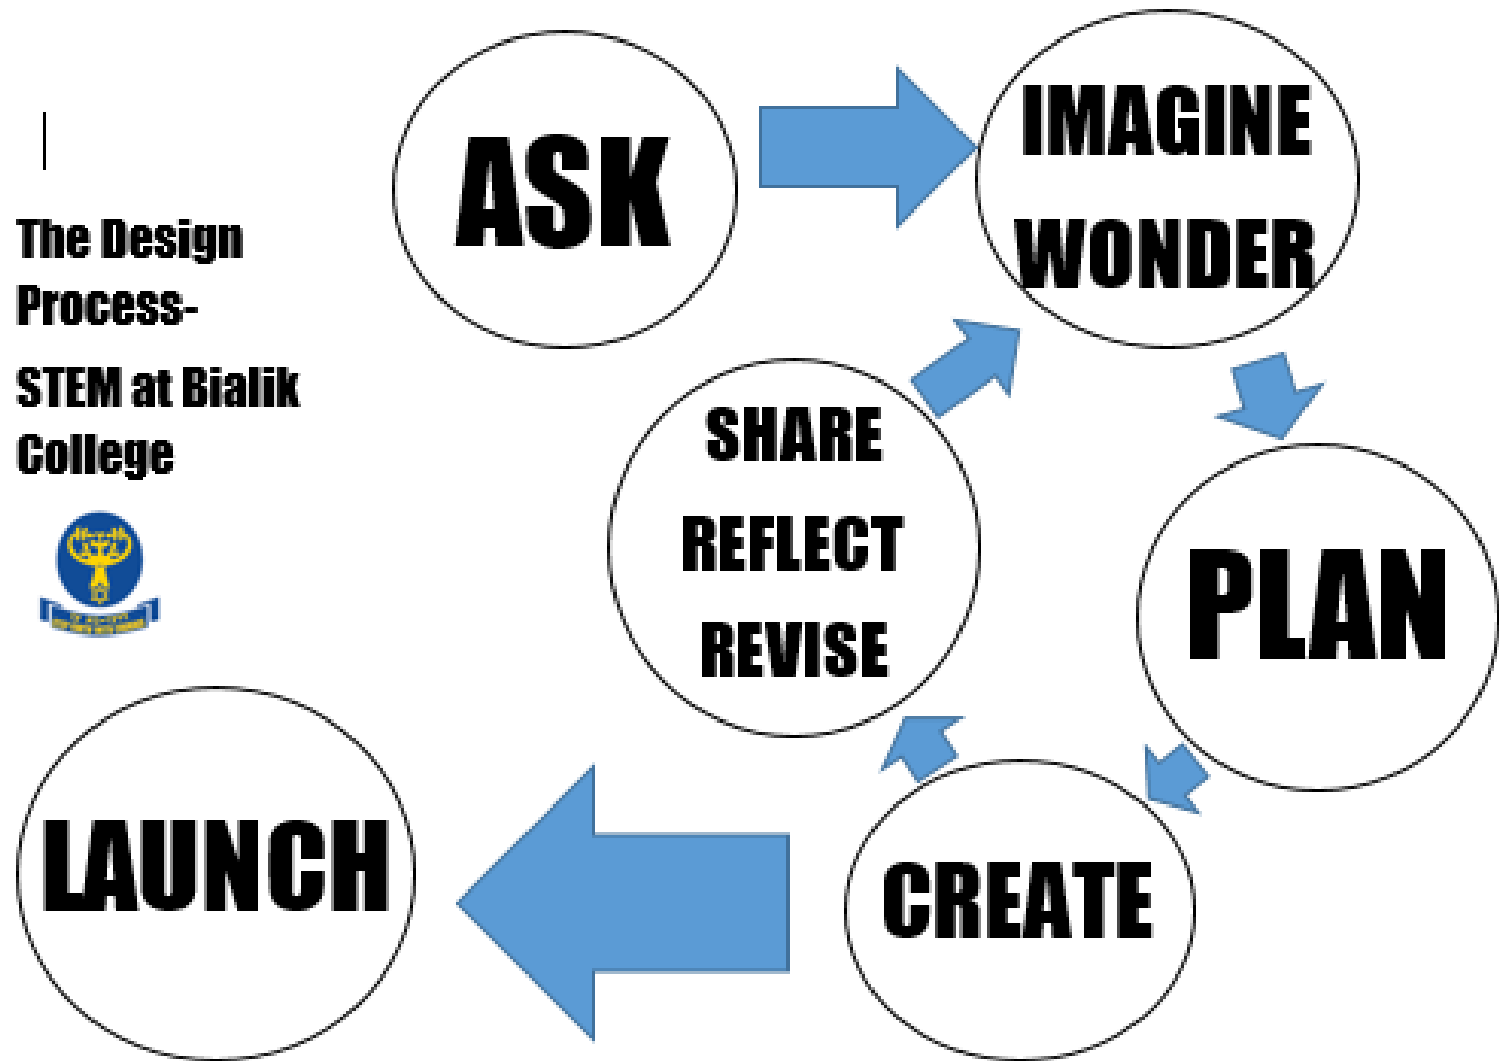

<https://bit.ly/2NSVPEm>

DigiCon 2018

Mini Makerspaces: Bringing STEM to the ELC

Roxanne Summer &
Natalie Kluska

Bialik. *Be your best.*

Bialik College

Overview

- » Welcome
- » Who are we? Who are you?
- » ELC @ Bialik
- » Makerspaces @ Bialik
- » Time to Explore

Bialik. *Be your best.*

Bialik College

ELC @ Bialik

- » About Bialik
- » Bialik Early Learning Centre
- » Reggio & COT
- » Centre for hidden treasures

Makerspaces @ Bialik

Makerspaces @ Bialik

Est. 2012

Design Process

The Design
Process-
STEM at Bialik
College

Time to Explore

8:00

Time to Explore

Time to Explore

Time to Explore

Time to Explore

Roxanne – summer@bialik.vic.edu.au